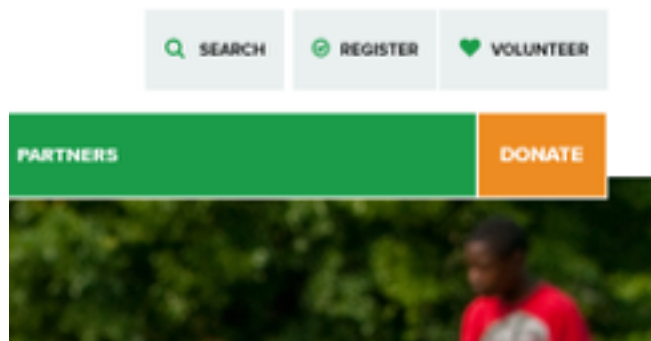

Greetings,

We are pleased to announce the online registration portal is now available to take registrations for The First Tee of South Dakota curriculum-based programs and events. Our records show that you have an existing account.

Your login email address is: **[If you are a previous participant of the program, enter the parent email address that you previously used to register].** ** If you do not know or are unsure which email was used, email us, we can look it up.

Registration for 2020 Summer Program Sessions at Elmwood GC are now open online. To ensure that you are able to register returning participants (your children or others affiliated with your account), please use the login email address from last year and go through the steps to **reset your password in our registration portal if you forgot your password from last year. If you remember your log in information, enter your email and password in step 2, then proceed to step 5.**

We ask that you **do not** create a new Account at this time as participants affiliated with your account will not automatically be displayed.

Below are the steps to reset your password to your account:

Step 1

From our website, click the Register button in the top right corner.